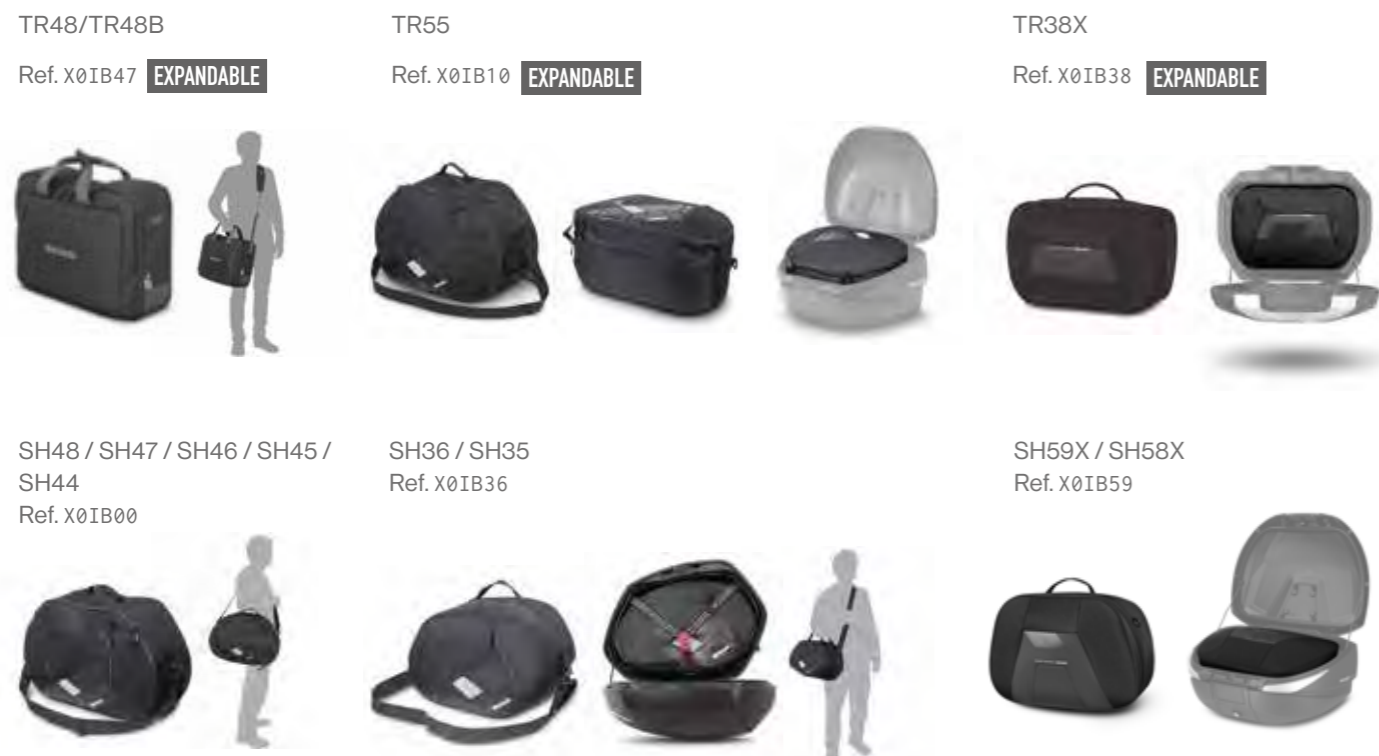

ACCESSORIES FOR CASES

BACKRESTS

INNER BAGS

UPPER RACK

SH48/SH46
Ref. D0PS00

COLOUR COVERS

BRAKE LIGHTS

Ref. D0B40KL

Ref. D0B29KL

INNER MESH

TR47/TR47B/TR36/TR36B
TR47 / TR47B
Ref. X0TR01

TOP CASES

	Backrest	Inner bags	Upper rack	Brake lights	Colour covers*
TR55	D0RI75	X0IB10			
TR48/TR48B	D0RI75	X0IB47			
TR41	D0RI41			D0B40KL	
SH59X	D0RI80	X0IB59		D0B29KL	
SH58X	D0RI80	X0IB59		D0B29KL	■ ■ ■
SH48 Dark Grey	D0RI4800	X0IB00	D0PS00	D0B29KL	■ ■ ■ ■ ■
SH48 New Titanium	D0RI4800	X0IB00	D0PS00	D0B29KL	■ ■ ■
SH47 Red	D0RI47	X0IB00		D0B40KL	■ ■ ■ □ □
SH47 White	D0RI47	X0IB00		D0B40KL	■ ■ ■ □ □
SH46	D0RI50	X0IB00	D0PS00	D0B40KL	
SH45	D0RI60	X0IB00		D0B40KL	■ ■ ■ ■ ■
SH44	D0RI60	X0IB00		D0B40KL	
SH40	D0RI60			D0B40KL	■ ■ ■ ■ ■
SH40 CARGO	D0RI60			D0B40KL	
SH39	D0RI3900			D0B40KL	□ ■ ■ □
SH37	D0RI60			D0B29KL	■
SH34	D0RI40			D0B29KL	
SH33	D0RI40			D0B29KL	■ ■ ■ ■ ■
SH29	D0RI40			D0B29KL	■ ■ ■ ■ ■
SH26				D0B29KL	

SIDE CASES

	Inner bags	Inner mesh	Colour Covers*
TR47/TR47B	X0IB47	X0TR01	
TR36/TR36B	X0IB47	X0TR01	
SH38X	X0IB38		□ ■ ■
SH36	X0IB36		□ ■ ■ ■ ■
SH35	X0IB36		
SH23			□ ■ ■ □

* PLEASE CHECK EVERY CASE CATALOGUE PAGE TO SEE REFERENCES

■ Blue   ■ Silver   ■ Carbon   □ White   ■ Red   ■ New titanium   ■ Dark Grey   ■ Black   □ Non painted cover