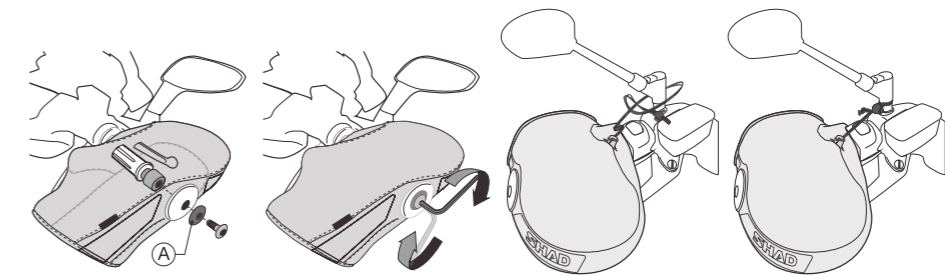

RAIN JACKET

Size	cm	Ref.
S	57	X0SR55S
M	59.5	X0SR55M
L	62	X0SR55L
XL	64.5	X0SR55XL
XXL	67	X0SR55XXL
3XL	69.5	X0SR553XL

HAND MUFFS

X36.5 Y26 Z50 cm
Ref. X0SR00

Quick Fitting

Fur lining

Adaptable to a majority of motorcycles

RAIN PANTS

Size	cm	Ref.
S	34	X0SR20S
M	36.5	X0SR20M
L	39	X0SR20L
XL	41.5	X0SR20XL
XXL	44	X0SR20XXL
3XL	46.5	X0SR203XL