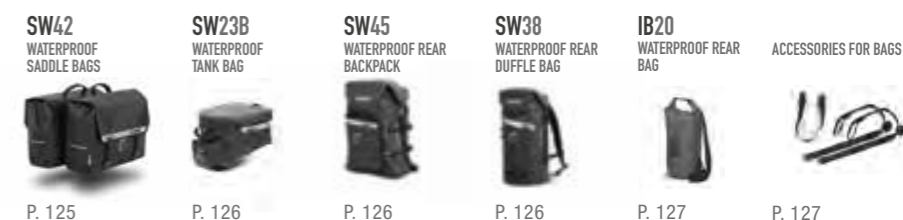

CAFE RACER

ADVENTURE