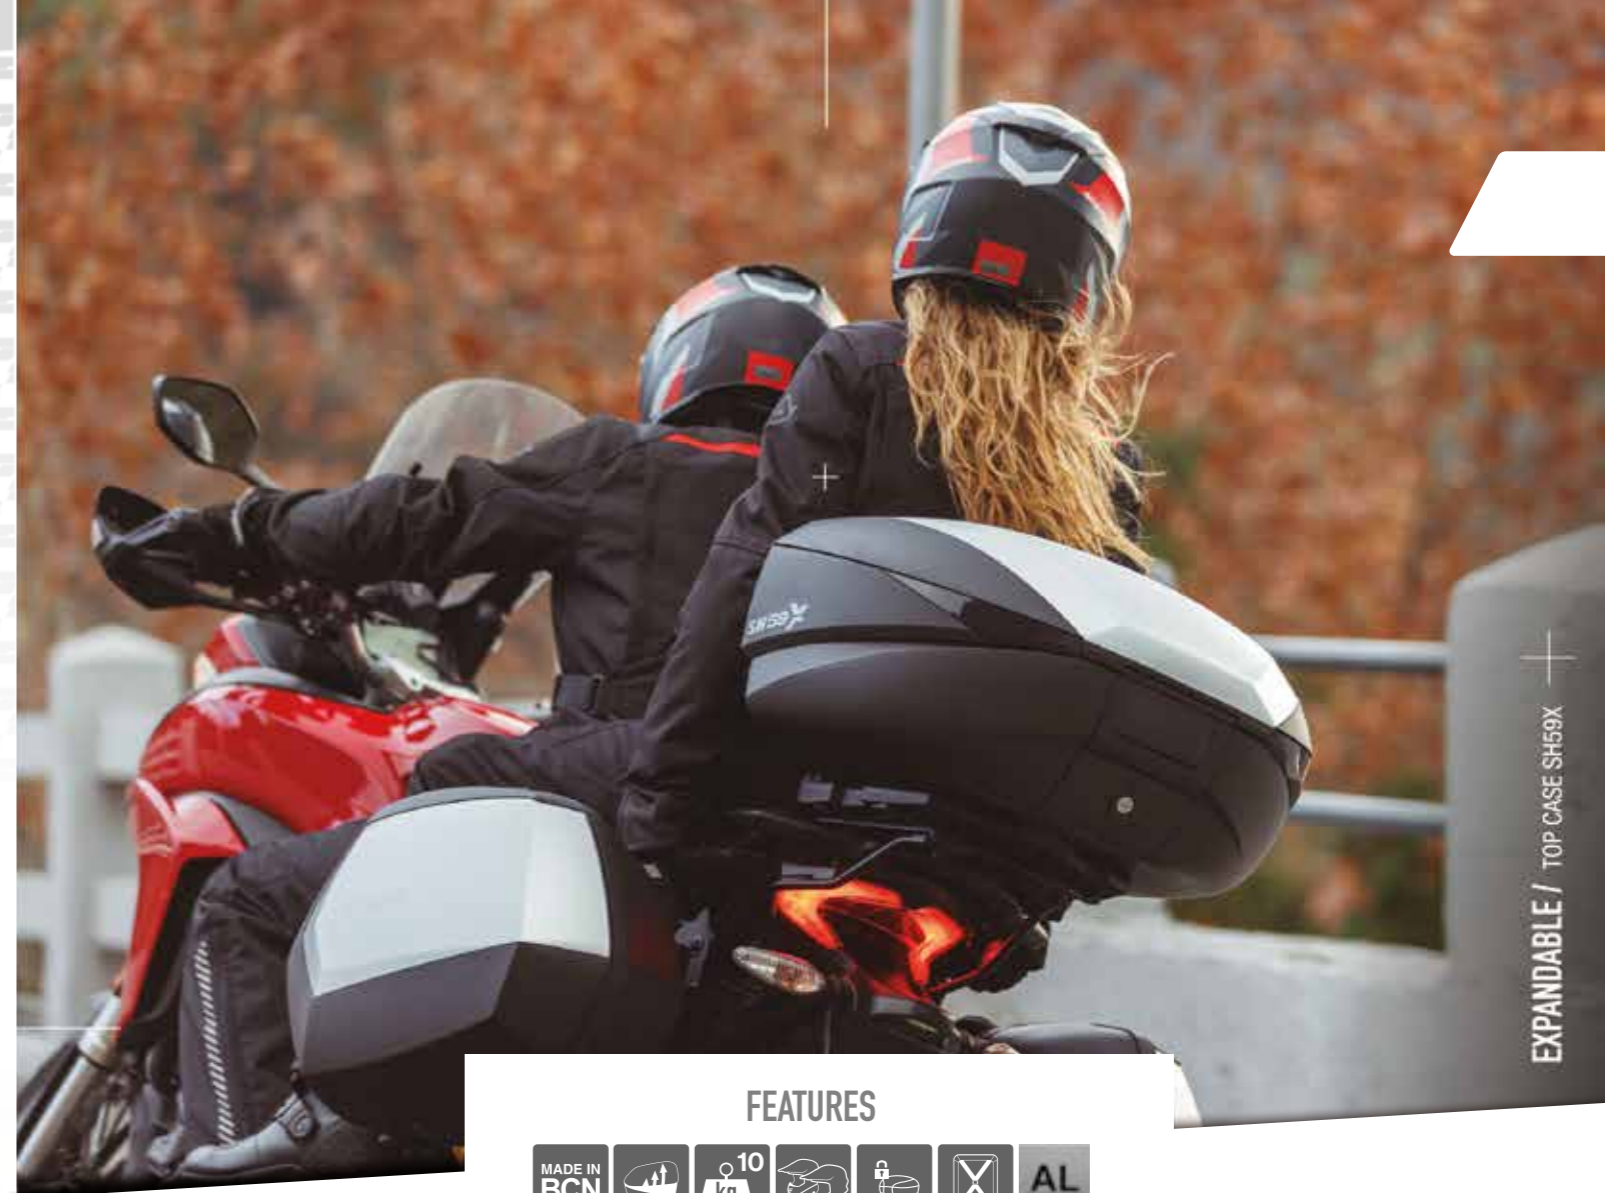

EXPANDABLE / TOP CASE SH59X

FEATURES

Icon descriptions Page 143

INCLUDED

STANDARD PLATE + SCREWS   PREMIUM SMART LOCK

ACCESSORIES

BACKREST
Ref. D0RI80

INNER BAG
Ref. X0IB59

X 21/28 Y 50 Z 39 cm
EXPANDABLE

ALUMINIUM PLATE +
SCREWS
Ref. D1BTRPA

ALUMINIUM PLATE +
SCREWS
Ref. D1BTRPA2

BRAKE LIGHT
Ref. D0B29KL

LED