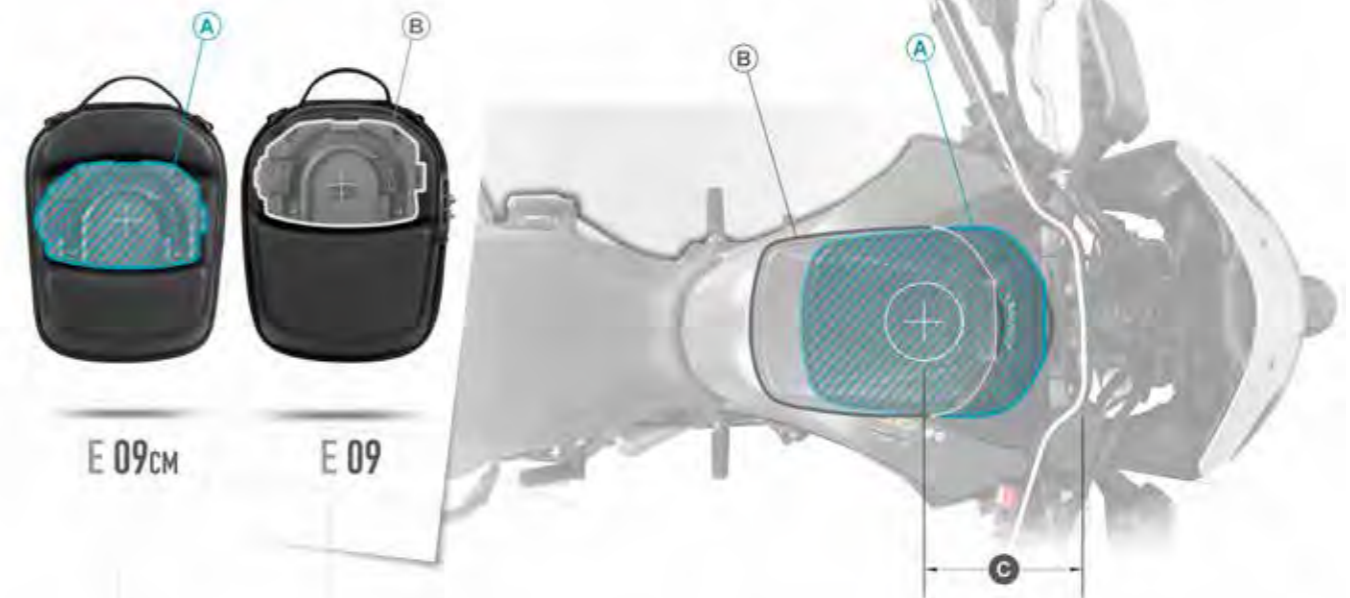

E 09cm VS E 09

	C > 12 cm	12 cm > C > 8 cm	C < 8 cm
E 09 CM	✓ (recommended)	—	—
E 09	✓	✓	—