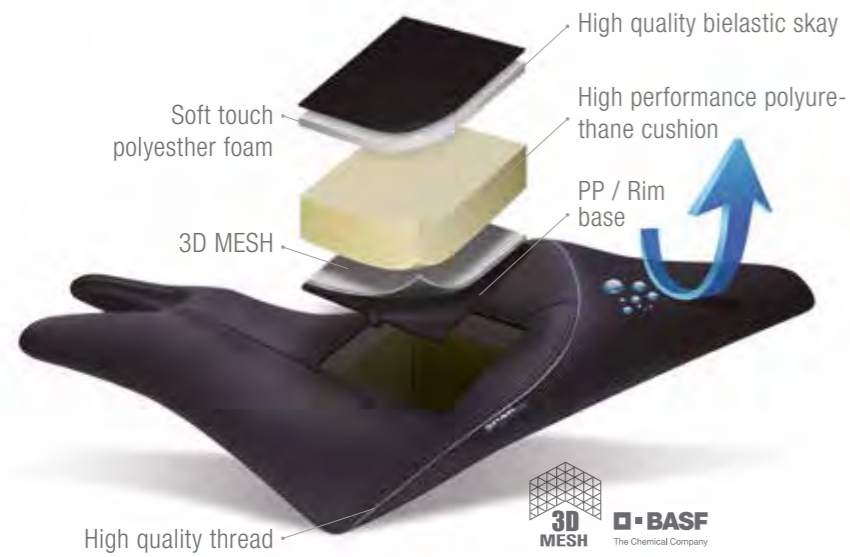

CUSTOM SISSYBAR

STEP 1.
Choose backrest

STEP 2.
Choose top case Rack

Chromed
ref. NADTN

Black
ref. NADTNN

COMFORT SEATS

SHAD
style

High quality bielastic skay
Resistant to: