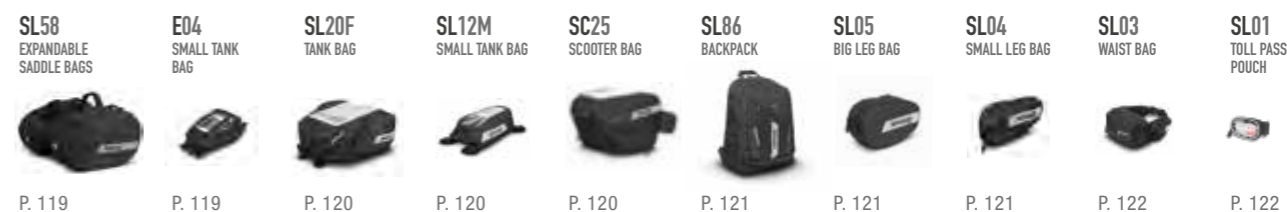

FITTING KITS

COMFORT SEATS

BAGS

TERRA

CLICK SYSTEM

SPORT

TOURING

CAFE RACER