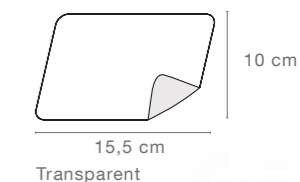

FILM PROTECTOR

Ref. X1SL02