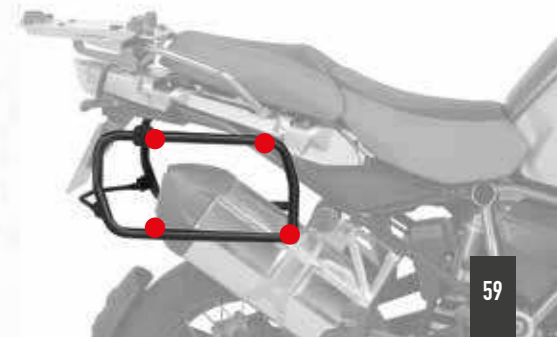

3

CHOOSE YOUR 4P SYSTEM | **4P**