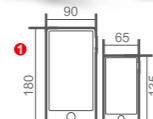

X-FRAME SYSTEM

- 1 PHONE SIZES
- 2 SAFETY TETHER
- 3 RUBBER GRIPS
- 4 DESK SUPPORT

XFRAME / MIRROR AND HANDLEBAR SYSTEM