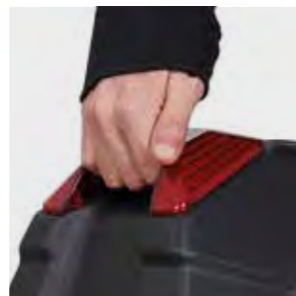

### INCLUDED

INNER BAG

KEY LOCK MECHANISM

COMBINATION LOCK

INTEGRATED CARRYING HANDLE

E48SR / HARD SHELL SADDLE BAGS