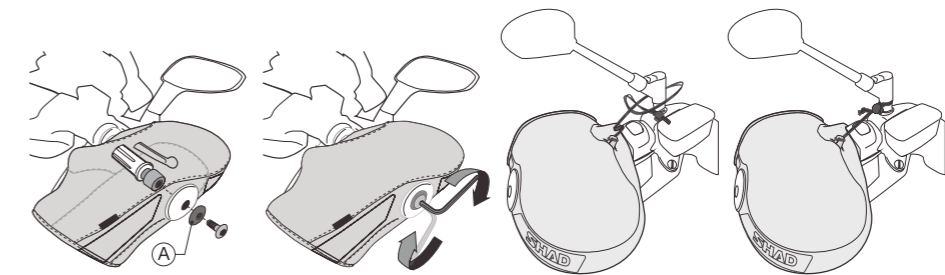

RAIN JACKET

Size	cm	Ref.
S	57	X0SR55S
M	59.5	X0SR55M
L	62	X0SR55L
XL	64.5	X0SR55XL
XXL	67	X0SR55XXL
3XL	69.5	X0SR553XL

HAND MUFFS

X36.5 Y26 Z50 (cm)
Ref. X0SR00

Quick Fitting

Fur lining

Adaptable to a majority of motorcycles

RAIN PANTS

Size	cm	Ref.
S	34	X0SR20S
M	36.5	X0SR20M
L	39	X0SR20L
XL	41.5	X0SR20XL
XXL	44	X0SR20XXL
3XL	46.5	X0SR203XL