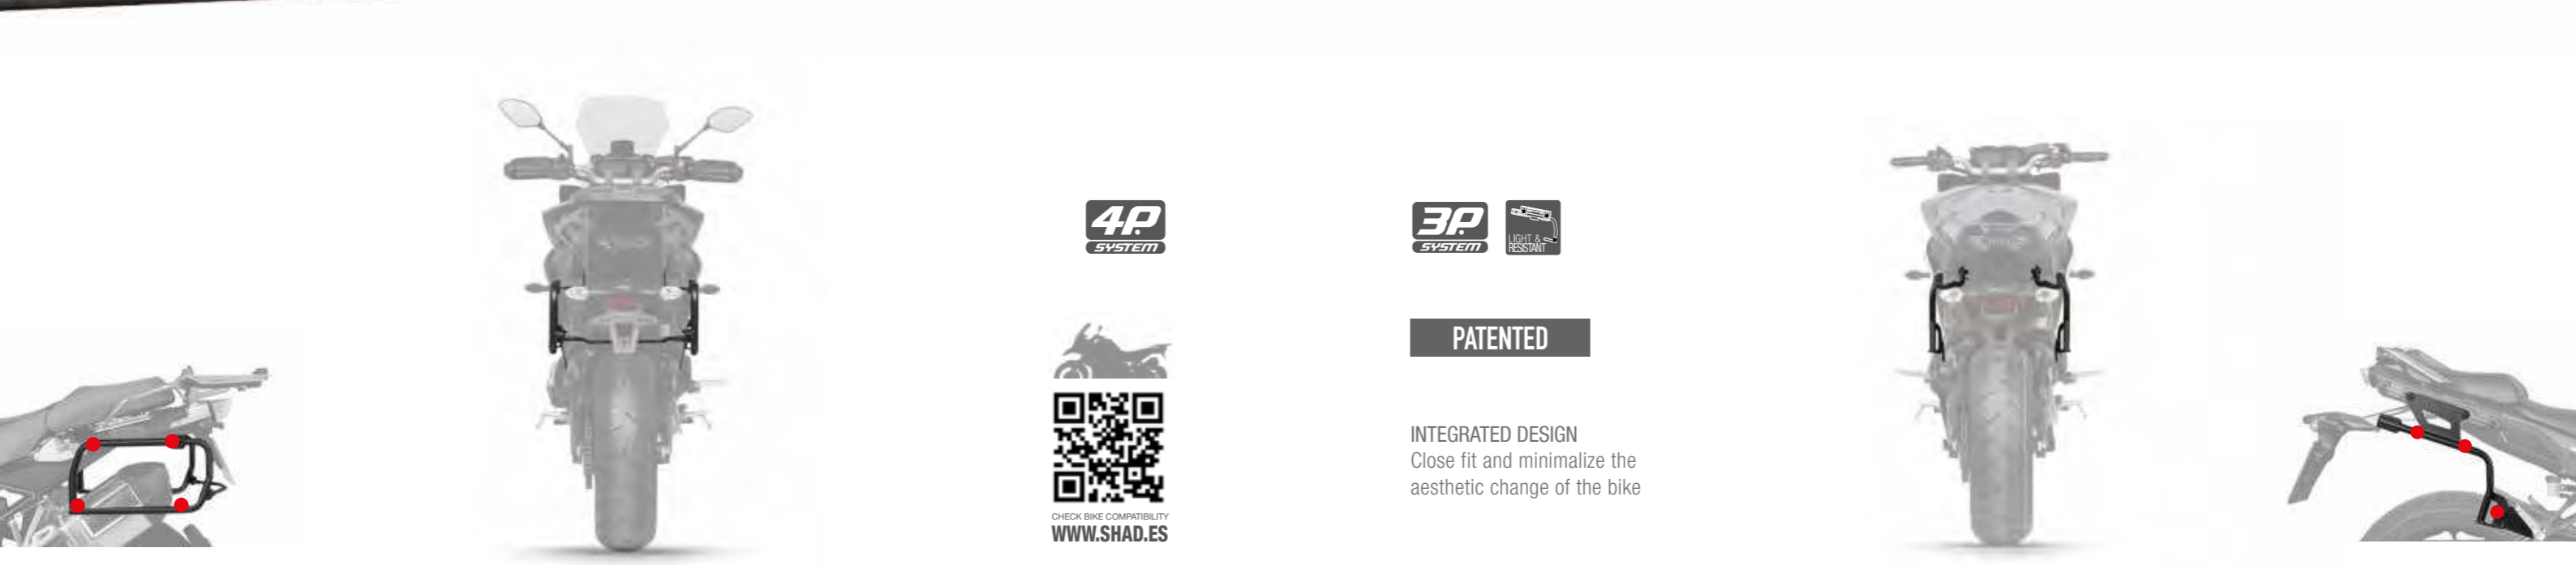

CHECK BIKE COMPATIBILITY
WWW.SHAD.ES

PATENTED

INTEGRATED DESIGN
Close fit and minimize the aesthetic change of the bike

DURABILITY
Designed for hard use. Transversal support to increase strength between the two cases.

MATERIAL
20mm Steel frame. Biggest in the market. Metallic powder coated paint.

COMPATIBLE WITH:
TR47L & TR47R, TR47L & TR47R BLACK EDITION, TR36L & TR36R, TR36L & TR36R BLACK EDITION, SH38X, SH36, SH35, TR40, TR30.

LIGHTNESS
Nearly no change in the bike's center of gravity, hence improving safety.

MATERIAL
20mm Steel frame. Biggest in the market. Metallic powder coated paint.

COMPATIBLE WITH:
SH38X, SH36, SH35, SH23, TR40, TR30.

PATENTED
3 point to fit the case on the bike.